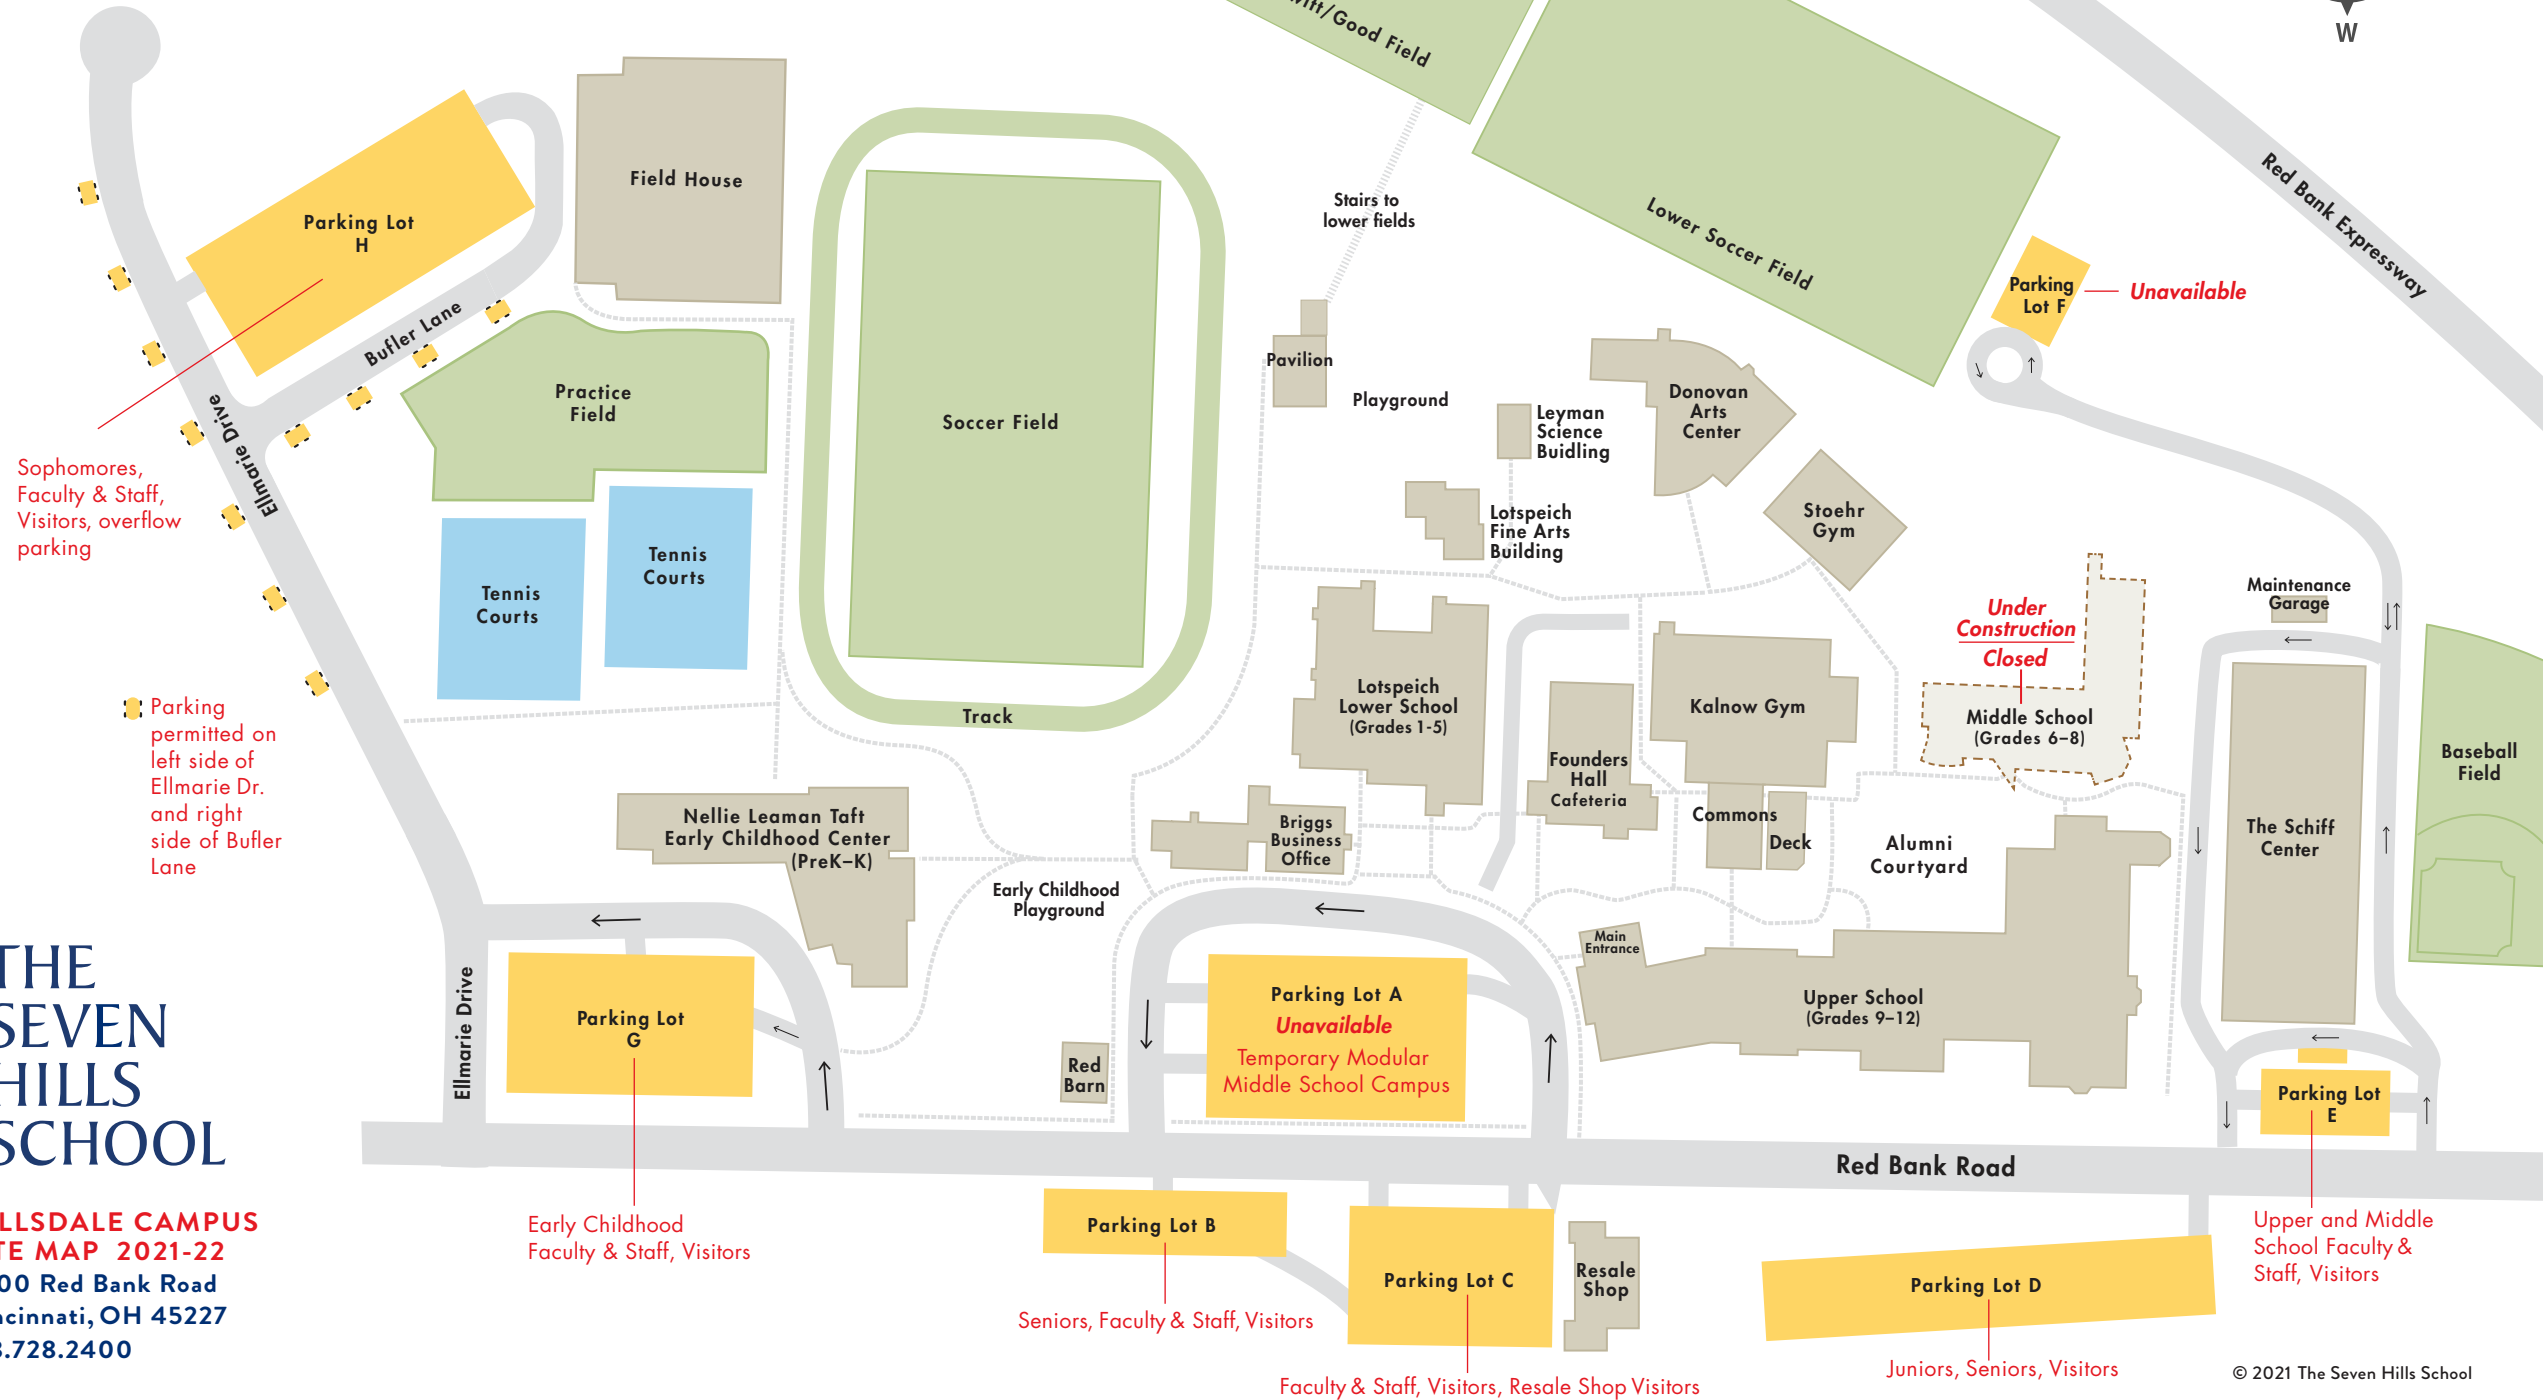

# HILLSDALE CAMPUS

2021-22 SCHOOL YEAR

Sophomores, Faculty & Staff, Visitors, overflow parking

Parking permitted on left side of Ellmarie Dr. and right side of Bufler Lane

# THE SEVEN HILLS SCHOOL

HILLSDALE CAMPUS  
SITE MAP 2021-22  
5400 Red Bank Road  
Cincinnati, OH 45227  
513.728.2400

Early Childhood Faculty & Staff, Visitors

Seniors, Faculty & Staff, Visitors

Faculty & Staff, Visitors, Resale Shop Visitors